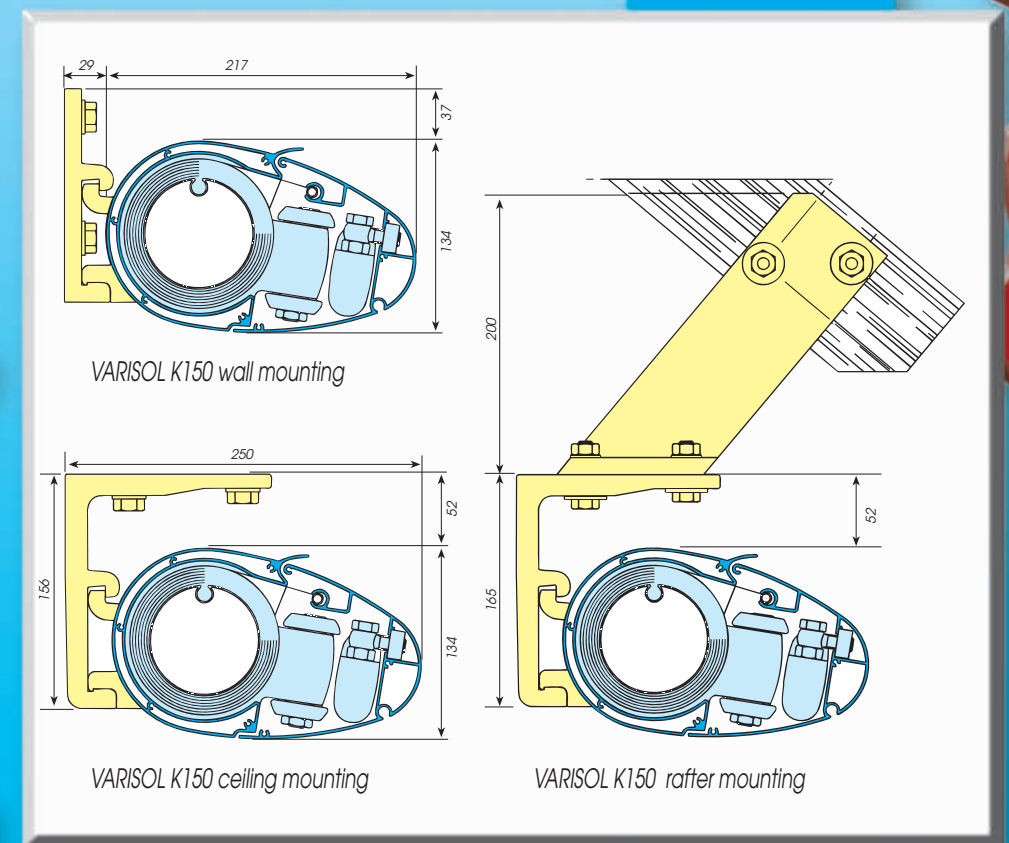

The stable awning cassette provides a maximum awning width of 5.00 m in connection with a 78 cm thick roller tube.

Fixed arm bearing of extruded aluminium profile

articulation arm with reinforced chain, all parts of the joint drop forged for maximum strength

K150

Front rail with plastic glides and integrated gutter

Sizes available:

- Widths of 1.80 m up to a maximum of 5.00 m
- Projections of 1.50 m, 2.00 m, 2.50 m und 3.00 m