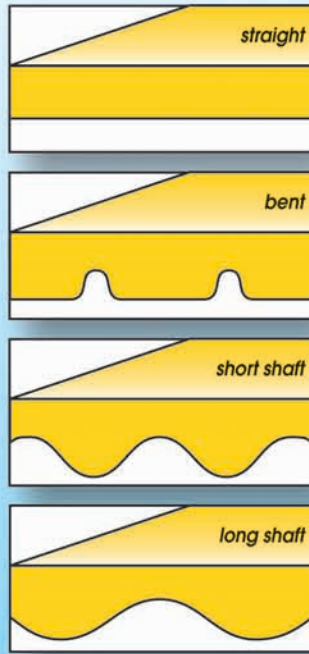

Shapes and Colours

VARISOL offers a wide range of up-to-date and highquality awning fabrics.

Select from 100 fabric designs and find the appropriate design for the house and garden furniture. Whichever design you may select, all provide weathering resistance, and are sunfast.

A special impregnation provides additional protection. For an extra charge you can purchase a matching removable fabric valance.

The awning frames are available in white (RAL 9016), dark brown (RAL 8022) or silver (RAL 9006) with plastic coating as a standard.

Accessories

More convenience of operation by an integrated electric motor.

Special security by the reliable sun and wind detector with automatic control.